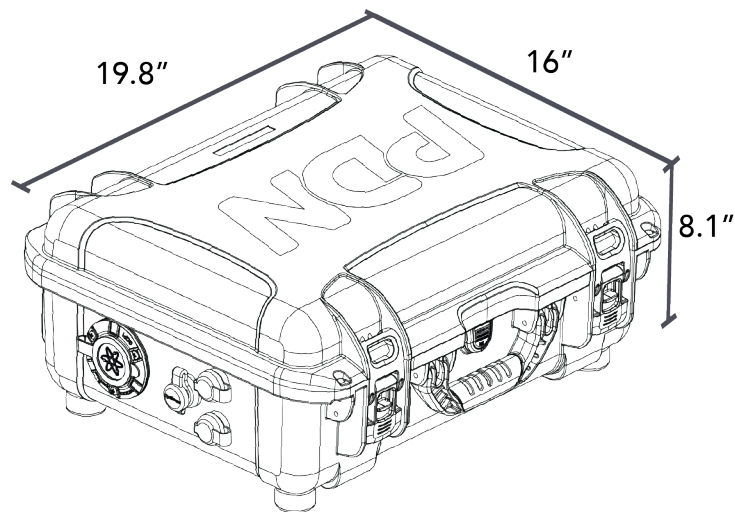

Battery Indicator

PDN[®]

SUPPORTS 50+ CONCURRENT WI-FI CONNECTIONS

FIELD TECHNICIANS

FIRST RESPONDERS

GROUP EVENTS

TECHNICAL SPECIFICATIONS

Operating Temperature:	-30°C to 70°C (-22°F to 158°F)
Environmental Rating:	IP65
Battery:	2x AGM batteries: Up to 40 hours of operational use (load dependent) DOT 49 CFR 175.10.18(iii) Compliant, permitting check-in or carry-on baggage for Air Travel
Power Input:	110/120v AC External Port, 12v DC external port
Battery Management:	Smartsources S2 processor, monitor/manage power
Wi-Fi Range:	Up to 700ft Radius (modem dependent)
Antenna:	Single Dome Omni Directional 4X4 MiMo Wi-Fi elements (Embedded) 4X4 MiMo LTE elements (Embedded)1x GPS elements (Embedded)
Recommended Wi-Fi Users:	10 - 60
External Ports:	2x WAN/LAN configurable Cat 5 ports
Warranty:	1-year limited warranty
Supported Cellular Routers:	Cradlepoint R1900 (Dual Modem Capable) Cradlepoint - IBR900 (Dual Modem Capable) Sierra Wireless MP70
Color Options:	Orange or Grey
Weight:	32 lbs 14.5 kg
Dimensions:	16" H x 8.1" D x 19.8" W
Cabling Pack:	NEMA 5-15P (3-prong) power cord 2x SAE cords (12v auto and 2.5mm barrel connector) 2x Ethernet cables