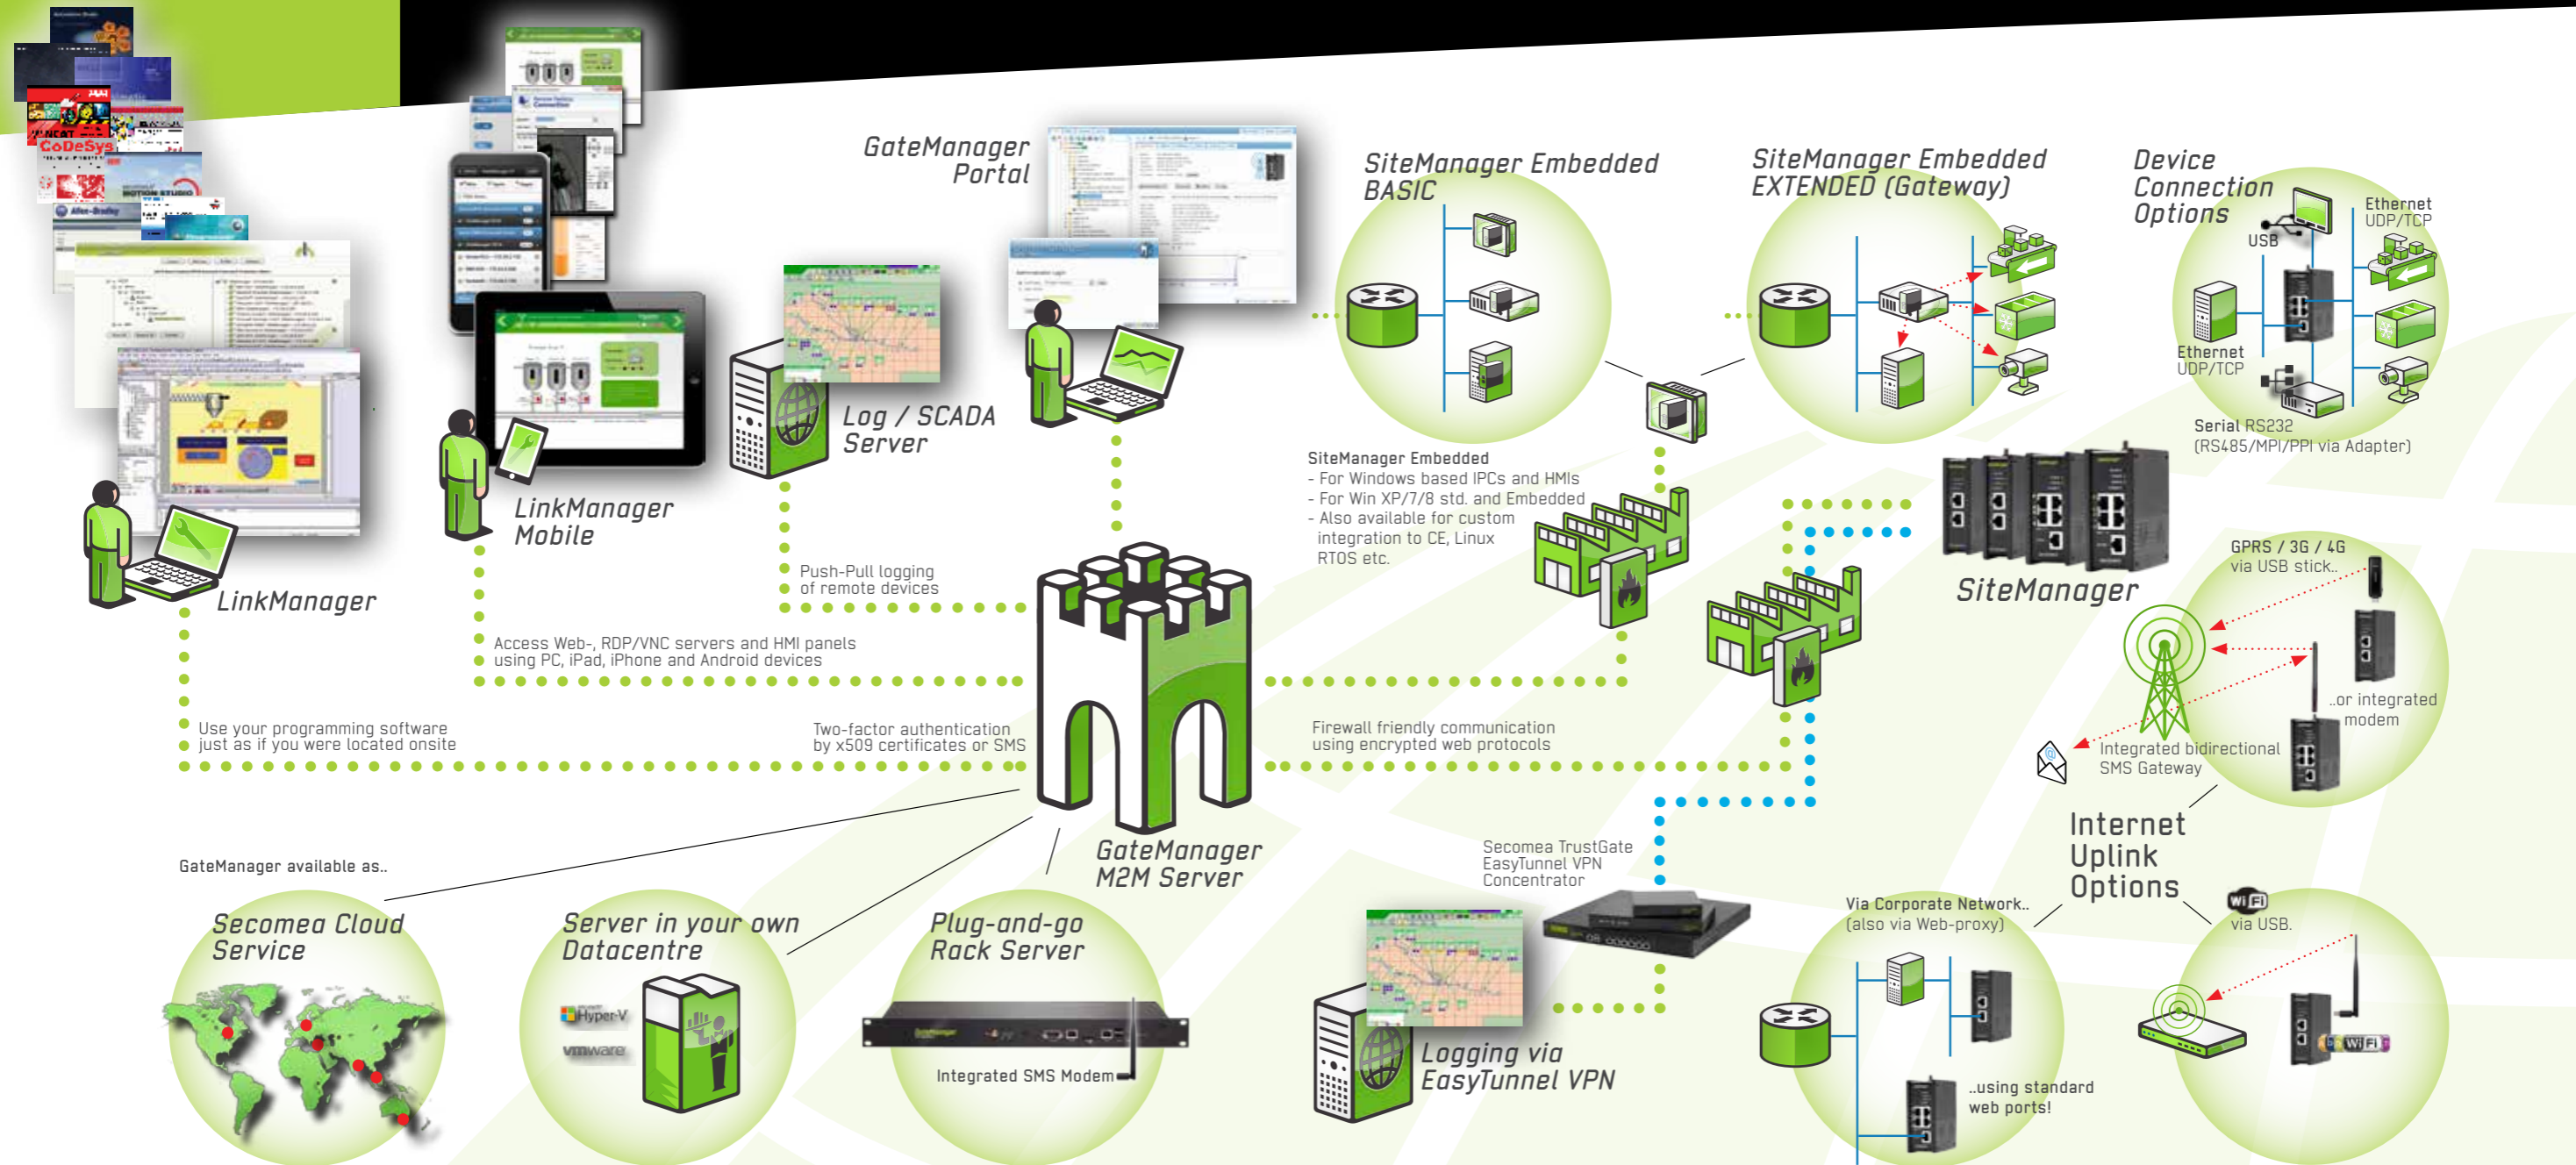

Remote Access to Industrial Equipment

SiteManager Software	SiteManager Embedded BASIC	SiteManager Embedded EXTENDED
Supports 32 and 64 bit Windows	Yes	Yes
Device agents (default/max)	2/2	5/10
Access to programs on the PC	Yes	Yes
Access to devices in the network	No	Yes
Device access via Serial port	No	No
Device access via USB port	No	No

Starter Package
1 x SiteManager
1 x LinkManager Floating License
1 x LinkManager Mobile License
1 x Hosted GateManager BASIC Account

LinkManager Software	LinkManager	LinkManager Mobile
Supports 32 and 64 bit Windows	Yes	Yes
Support iPhone, iPad and Android OS	No	Yes
"VPN like" access to equipment	Yes	No
Access to Web enabled devices	Yes	Yes
Access to Remote Desktop (VNC/RDP)	Yes	Yes
Access to USB and Serial devices	Yes	No

FREE GateManager M2M server hosting included in the Starter Package

- Easy Setup
- Central Administration
- Firewall Friendly
- State-of-Art Security
- Fast Return On Investment

PROGRAMMING

CONTROL

LOGGING

INFRASTRUCTURE

GateManager Models	4250	9250
SMS two-factor login code support	Integrated	External
Virtual Machine (HyperV, ESXi)	-	Yes
Recommended connected devices	1000	10.000+
Suited for Cloud Server	No	Yes
Automatic backup	Yes (USB/FTP)	Yes (FTP)
Optional Usage Statistics Module	Yes	Yes