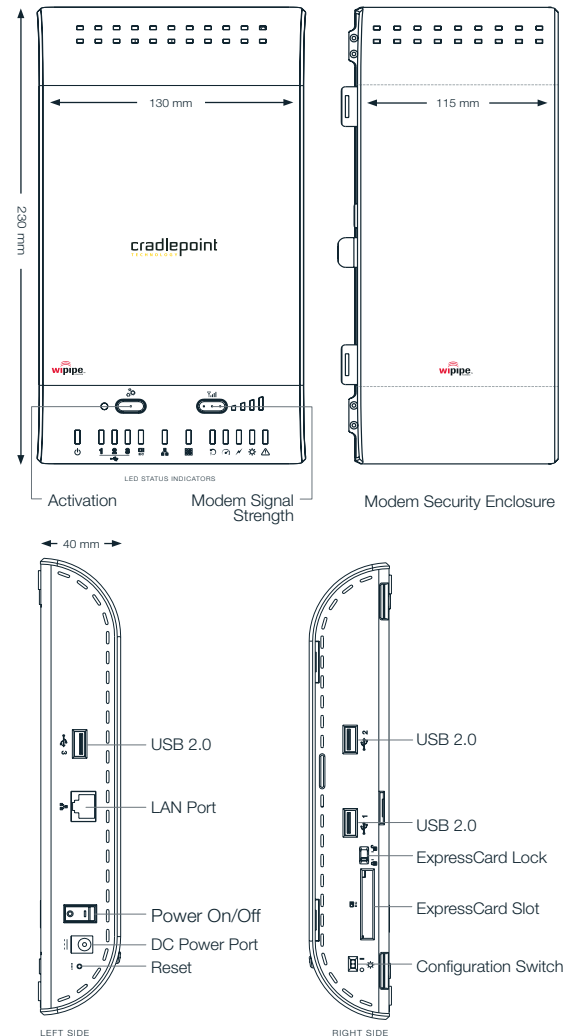

DETAILS

Drop-In, Easy To Use Adapter - No Software To Install
Compatible with 200 + LTE, WiMAX, EVDO, HSPA+ USB and ExpressCard modems www.cradlepoint.com/modems
Power-over-Ethernet allows you to place the CBA750 at the Best Location
10/100 BASE-T Ethernet Port
IEEE 802.3u Compliant, Static IP, PPPoE, PPTP, and L2TP Connection Types
Universal Plug-n-Play and Application-Level Gateway for Internet Applications: Email, FTP, Gaming, Remote Desktop, NetMeeting, Telnet, SSH, and SCP
Flash Memory for Firmware Upgrades and Save/Restore Settings
Easy Local or Remote Management via HTTP, HTTPS, Compatible with WiPipe Central Managed Services & SNMPv1

MINIMUM REQUIREMENTS

Mobile Broadband Data Modem with Active Subscription (USB or ExpressCard) **
Management Interface Requires An Internet Browser: Internet Explorer v6.0, Firefox v2.0, or Safari v1.0 Minimum

IN THE BOX

- CBA750 3G/4G Mobile Broadband Adapter
- Quick Start Guide
- Mounting Hardware
- CAT5 Ethernet Cable
- AC Power Adapter

* Based on Mobile Broadband Coverage